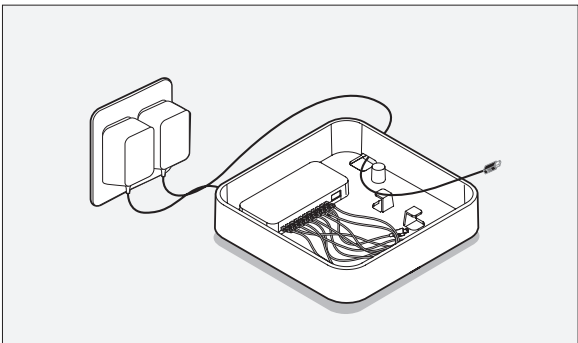

03 / Replace tray with selected connectors on top, add electronic devices and charge.

04 / Add keys, wallet and watch as desired.

When the AC adapter is plugged in, the LED will remain on to indicate The Sanctuary is either ready for charging or is in the process of charging attached devices. The LED will flicker, dim or go dark if too many devices are connected simultaneously. This indicates that the unit has reduced or removed power from the connectors and may not charge any of the connected devices properly. Disconnect one or more devices so that the LED remains lit during the charging process.

Only use The Sanctuary with the supplied 6V power adapter.

SETUP / ADDITIONAL

01 / Plug in own USB charge cord and wind around the cable management pins.

02 / Charge Bluetooth headsets, portable games consoles, and hundreds more devices.