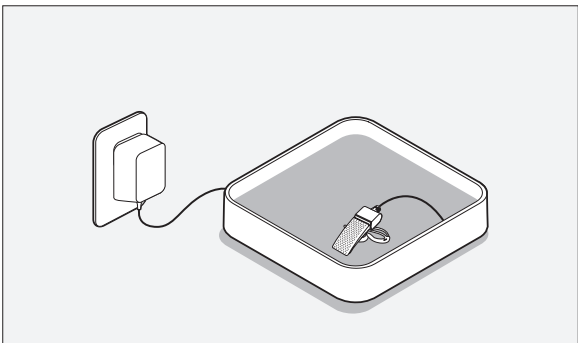

02 / Charge Bluetooth headsets, portable games consoles, and hundreds more devices.