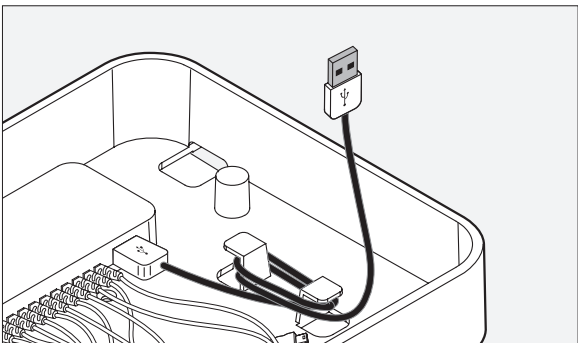

SETUP / ADDITIONAL

01 / Plug in own USB charge cord and wind around the cable management pins.