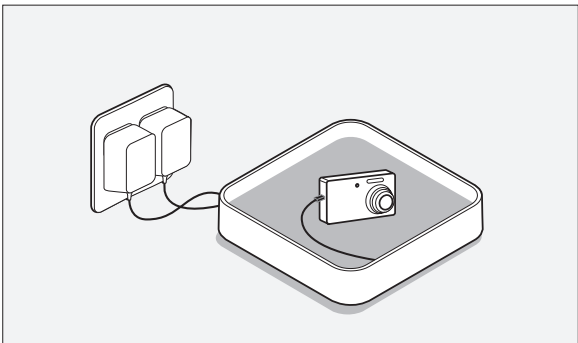

04 / Pull your cords through and charge all your devices in one neat location.

USB connectors for additional devices can be purchased at www.bluelounge.com