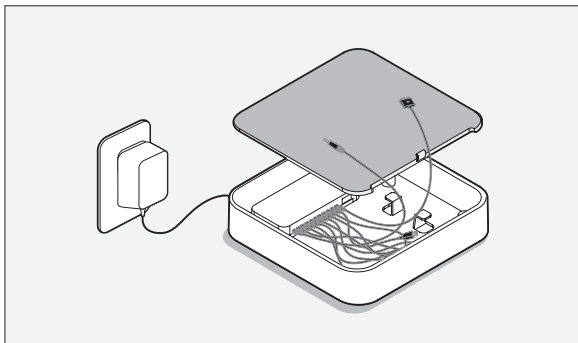

DOMINIC SYMONS

Designer/Founder, BLUELOUNGE

ALWAYS VISIT BLUELOUNGE.COM FOR MORE GREAT PRODUCTS

SETUP / GENERAL

01 / Plug AC adapter into the Sanctuary as shown, then into the mains.

02 / Lift inner tray and select your connectors.

03 / Replace tray with selected connectors on top, add electronic devices and charge.

04 / Add keys, wallet and watch as desired.

When the AC adapter is plugged in, the LED will remain on to indicate The Sanctuary is either ready for charging or is in the process of charging attached devices. The LED will flicker, dim or go dark if too many devices are connected simultaneously. This indicates that the unit has reduced or removed power from the connectors and may not charge any of the connected devices properly. Disconnect one or more devices so that the LED remains lit during the charging process.