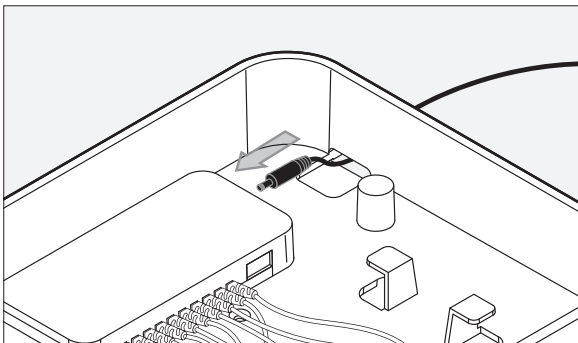

SETUP / GENERAL

01 / Plug AC adapter into the Sanctuary as shown, then into the mains.