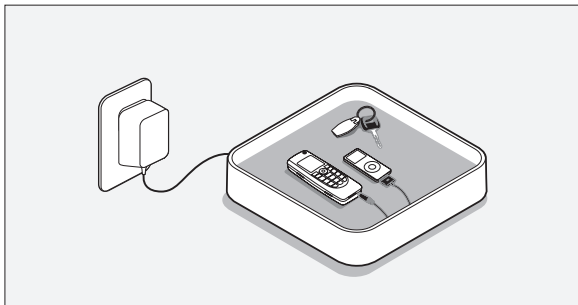

DOMINIC SYMONS

Designer/Founder, BLUELOUNGE

ALWAYS VISIT BLUELOUNGE.COM FOR MORE GREAT PRODUCTS

SETUP / GENERAL

01 / Plug AC adapter into the Sanctuary as shown, then into the mains.

02 / Lift inner tray and select your connectors.

03 / Replace tray with selected connectors on top, add electronic devices and charge.

04 / Add keys, wallet and watch as desired.

When the AC adapter is plugged in, the LED will remain on to indicate The Sanctuary is either ready for charging or is in the process of charging attached devices. The LED will flicker, dim or go dark if too many devices are connected simultaneously. This indicates that the unit has reduced or removed power from the connectors and may not charge any of the connected devices properly. Disconnect one or more devices so that the LED remains lit during the charging process.