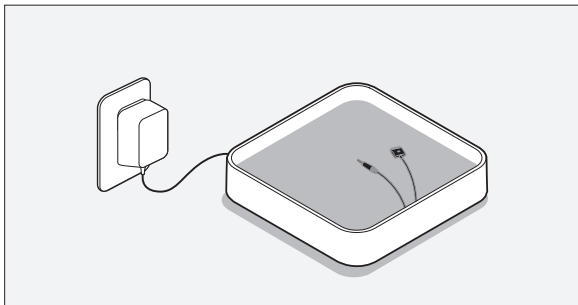

DOMINIC SYMONS

Designer/Founder, BLUELOUNGE

ALWAYS VISIT BLUELOUNGE.COM FOR MORE GREAT PRODUCTS

SETUP / GENERAL

01 / Plug AC adapter into the Sanctuary as shown, then into the mains.

02 / Lift inner tray and select your connectors.

03 / Replace tray with selected connectors on top, add electronic devices and charge.

04 / Add keys, wallet and watch as desired.

When the AC adapter is plugged in, the LED will remain on to indicate The Sanctuary is either ready for charging or is in the process of charging attached devices. The LED will flicker, dim or go dark if too many devices are connected simultaneously. This indicates that the unit has reduced or removed power from the connectors and may not charge any of the connected devices properly. Disconnect one or more devices so that the LED remains lit during the charging process.