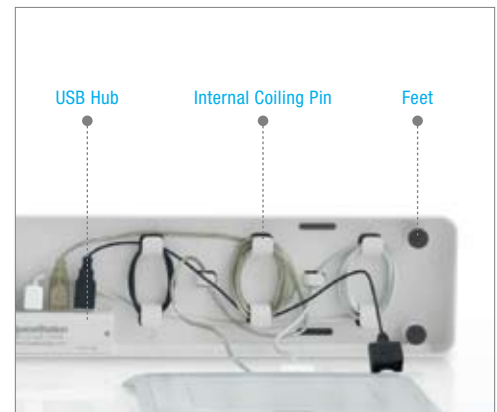

LAPTOP DOCK WITH USB HUB, CABLE MANAGEMENT AND DESK ORGANIZER / CREATES AN ERGONOMIC KEYBOARD ANGLE, ALLOWS AIRFLOW FOR COOLING

MINIMALISM HAS NEVER BEEN SO USEFUL.

An extended desk organizer for laptop users with internal coiling pins conceals all the cords that usually sprawl over the desk. **HOVERING** just 5mm above the desk, cords are free to enter or exit the hub at any point – on the side to connect a scanner, the front for an iPod, the back for a laptop or camera. An internal **4-PORT USB HUB** will keep all peripherals connected. One USB plug exits the station right where needed to connect a laptop. Just tip the front of the SpaceStation up to access the hub and cords.

The **RUBBER PAD** is the place to rest a laptop, raising the back to create an ergonomic keyboard angle and allowing airflow underneath. It is also a surface for placing a phone, and daily accessories for easy access. A rear **ACCESSORY RAIL** acts as a great business card slot and sports a handy page holder to keep all the paper you want standing upright next to your laptop for easy reference. The **EXTENDED DESIGN** will bring the cords to their accessories on the left or right side of the laptop. The computer may be placed centered or offset leaving space for a full letter sized page and other accessories.

IN USE /

UNDER /

COLORS / BLACK / WHITE

32 S. Raymond Ave. #9
Pasadena, CA 91105
T. +1 626 564 2802
F. +1 626 628 3287
www.bluelounge.com